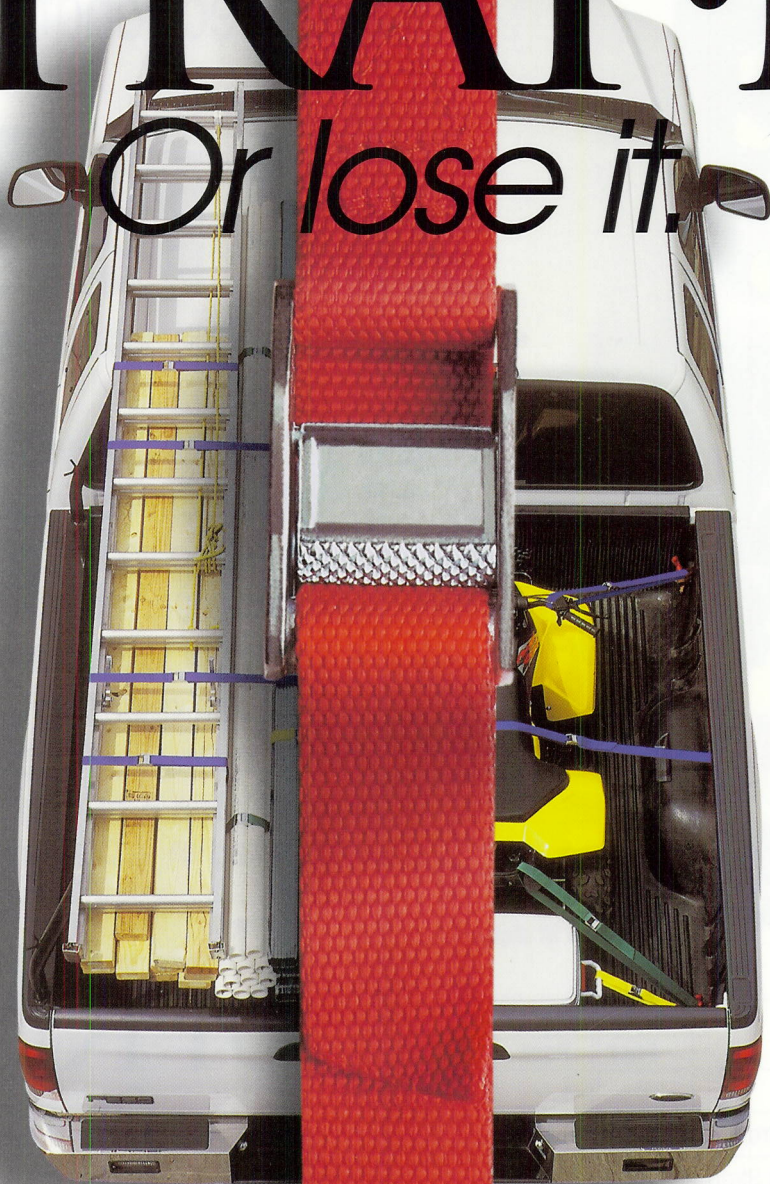

STRAP.IT™

Or lose it.

FOR CONTRACTOR OR D.I.Y. USERS.

Secure pipe, conduit, lumber, ladders, plywood, wallboard, water coolers, air compressors, large tools and more.

L.H. Dottie Co.

Los Angeles, CA 90040

FOR RECREATIONAL USERS.

Safely carry camping or fishing gear, folding chairs, tents, duffel bags, suitcases, bicycles, gardening equipment, motorcycles, ATVs, ice chests and more.