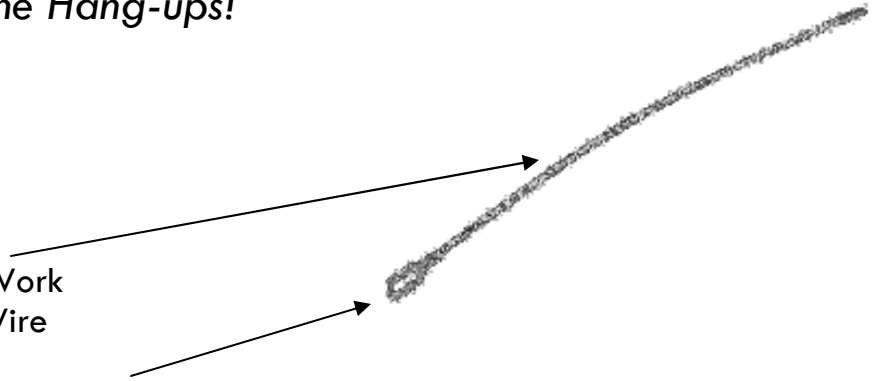

The Newest item from Dottie's extensive line of pulling products...

Dottie's Quick Leader

Finally a Leader without the Hang-ups!

Product Benefits:

- For Steel Fish Tapes
- Slim Design Makes Fast Work in Conduit with Existing Wire
- Large Pulling Eye for Greater Capacity
- Quickly Guides Fish Tape Around Bends
- Pulls Up to 500LBS

Dottie Part Number: QL12

L.H. Dottie Carries A Full Line of Pulling and Fishing Products Including:

Product Specifications:

(1) 12" Fish Tape Leader
Solder with Rosin Flux Center

Pull Rope
Polyester Pull Line
Conduit Measuring Tape
Nylon Fishing Line
Quick Sticks